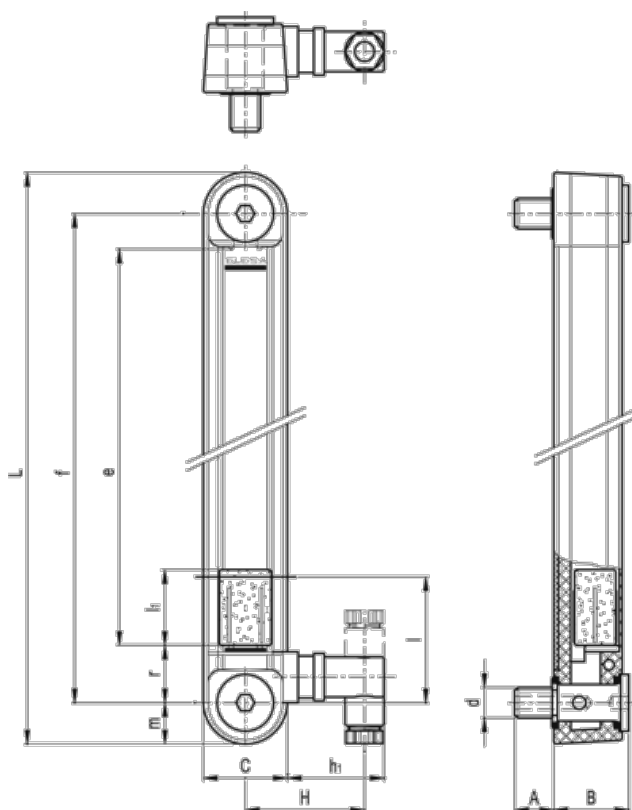

Data Sheet

Article number: 231111122

Description: E+G Column level indicator
HCY.254-E-N.C.-M12

Measures

A = 15	I = 40
B = 29	L = 286
C = 32	l1 = 29
d = M12	m = 16
e = 219	r = 20
f = 254	Weight (g) = 215
H = 46	
h1 = 37	